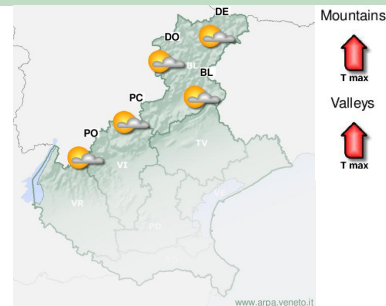

Weather today conditions

Wednesday 16 afternoon/evening

- BL - Belluno and Eastern Prealps.** Scattered due to high clouds. Precipitations: None - Chance of: 0%
DE - North-eastern Dolomites. Scattered due to high clouds. Precipitations: None - Chance of: 0%
DO - South-western Dolomites. Scattered due to high clouds. Precipitations: None - Chance of: 0%
PC - Central Prealps. Scattered due to high clouds. Precipitations: None - Chance of: 0%
PO - Western Prealps. Scattered due to high clouds. Precipitations: None - Chance of: 0%

Weather forecast

Thursday 17 morning

Thursday 17 morning

- BL - Belluno and Eastern Prealps.** Broken or overcast. Precipitations: Light local - Chance of: 30%. Snow limit: Above 900/1100 m
DE - North-eastern Dolomites. Increasing cloudiness. Precipitations: None - Chance of: 0%
DO - South-western Dolomites. Increasing cloudiness. Precipitations: Mostly absent - Chance of: 20%
PC - Central Prealps. Broken or overcast. Precipitations: Light local - Chance of: 30%. Snow limit: Above 900/1200 m
PO - Western Prealps. Broken or overcast. Precipitations: Light local - Chance of: 40%. Snow limit: Above 900/1200 m

Thursday 17 afternoon/evening

- BL - Belluno and Eastern Prealps.** Broken or overcast. Precipitations: Light - Chance of: 80%. Snow limit: Above 800/1100 m
DE - North-eastern Dolomites. Broken or overcast. Precipitations: Light - Chance of: 60%. Snow limit: Locally in the valley bottoms 800/1000 m
DO - South-western Dolomites. Broken or overcast. Precipitations: Light - Chance of: 70%. Snow limit: Locally in the valley bottoms 800/1000 m
PC - Central Prealps. Broken or overcast. Precipitations: Light - Chance of: 80%. Snow limit: Above 800/1100 m
PO - Western Prealps. Broken or overcast. Precipitations: Light - Chance of: 80%. Snow limit: Above 900/1100 m