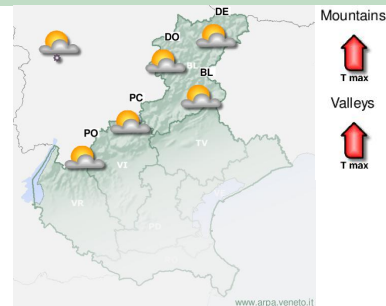

Weather today conditions

Tuesday 16 afternoon/evening

- BL - Belluno and Eastern Prealps.** Decreasing cloudiness. Precipitations: None - Chance of: 0%
- DE - North-eastern Dolomites.** Partly cloudy. Precipitations: Some snowflakes - Chance of: 30%
- DO - South-western Dolomites.** Partly cloudy. Precipitations: Some snowflakes - Chance of: 30%
- PC - Central Prealps.** Decreasing cloudiness. Precipitations: None - Chance of: 0%
- PO - Western Prealps.** Decreasing cloudiness. Precipitations: None - Chance of: 0%

Weather forecast

Wednesday 17 morning

Wednesday 17 morning

- BL - Belluno and Eastern Prealps.** Clear or scattered. Precipitations: Mostly absent - Chance of: 10%
- DE - North-eastern Dolomites.** Partly cloudy. Precipitations: Some snowflakes - Chance of: 30%
- DO - South-western Dolomites.** Partly cloudy. Precipitations: Some snowflakes - Chance of: 30%
- PC - Central Prealps.** Clear or scattered. Precipitations: Mostly absent - Chance of: 10%
- PO - Western Prealps.** Clear or scattered. Precipitations: Mostly absent - Chance of: 10%

Wednesday 17 afternoon/evening

- BL - Belluno and Eastern Prealps.** Clear or scattered. Precipitations: None - Chance of: 0%
- DE - North-eastern Dolomites.** Partly cloudy. Precipitations: Some snowflakes - Chance of: 30%
- DO - South-western Dolomites.** Partly cloudy. Precipitations: Some snowflakes - Chance of: 30%
- PC - Central Prealps.** Clear or scattered. Precipitations: None - Chance of: 0%
- PO - Western Prealps.** Clear or scattered. Precipitations: None - Chance of: 0%

Thursday 18 morning

- BL - Belluno and Eastern Prealps.** Mostly clear. Precipitations: None - Chance of: 0%
- DE - North-eastern Dolomites.** Mostly clear. Precipitations: None - Chance of: 0%
- DO - South-western Dolomites.** Mostly clear. Precipitations: None - Chance of: 0%
- PC - Central Prealps.** Mostly clear. Precipitations: None - Chance of: 0%
- PO - Western Prealps.** Mostly clear. Precipitations: None - Chance of: 0%