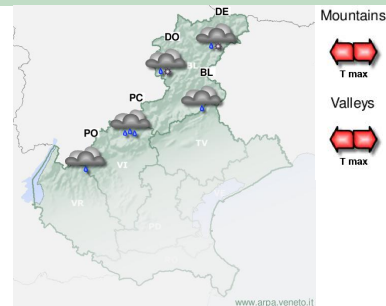

## Weather today conditions

### Friday 3 afternoon/evening

- BL - Belluno and Eastern Prealps.** Broken or overcast. Precipitations: Scattered also like showers - Chance of: 70%. Snow limit: Above 2000 m
- DE - North-eastern Dolomites.** Broken or overcast. Precipitations: Light scattered - Chance of: 70%. Snow limit: Above 2000 m
- DO - South-western Dolomites.** Broken or overcast. Precipitations: Light scattered - Chance of: 70%. Snow limit: Above 2000 m
- PC - Central Prealps.** Broken or overcast. Precipitations: Scattered also like showers - Chance of: 70%. Snow limit: Above 2000 m
- PO - Western Prealps.** Broken or overcast. Precipitations: Scattered also like showers - Chance of: 60%. Snow limit: Above 2000 m