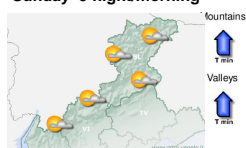

Sunday 5 night/morning